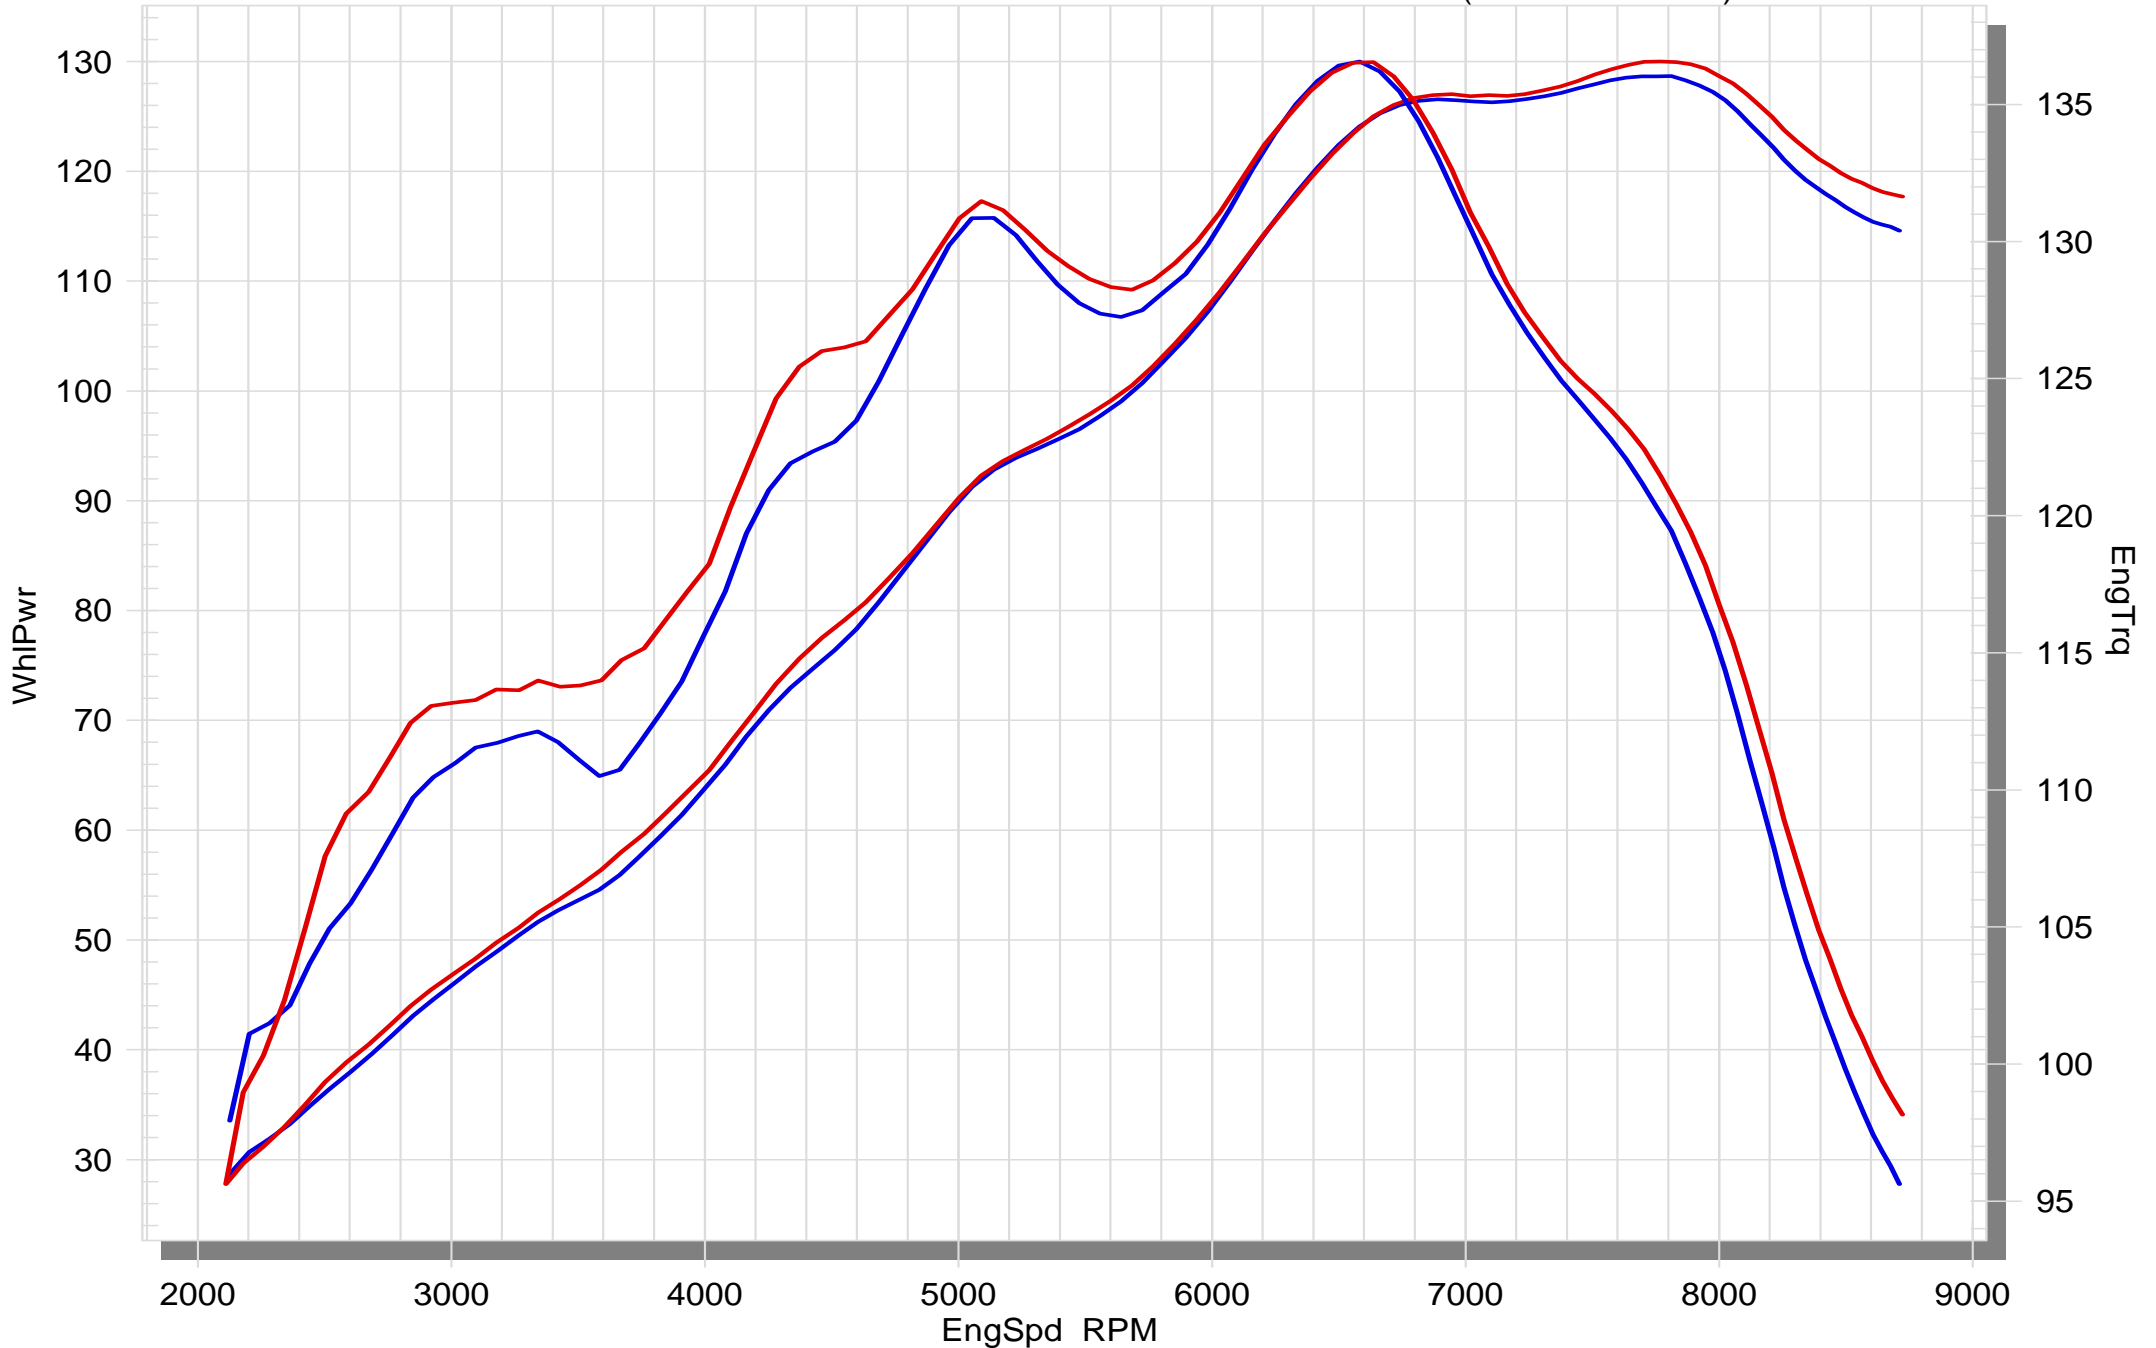

BMW R 1250 RT (K52)

STOCK

SLIP-ON (WO Noise Insert)

BMW R 1250 RT (K52)

STOCK

SLIP-ON (W Noise Insert)